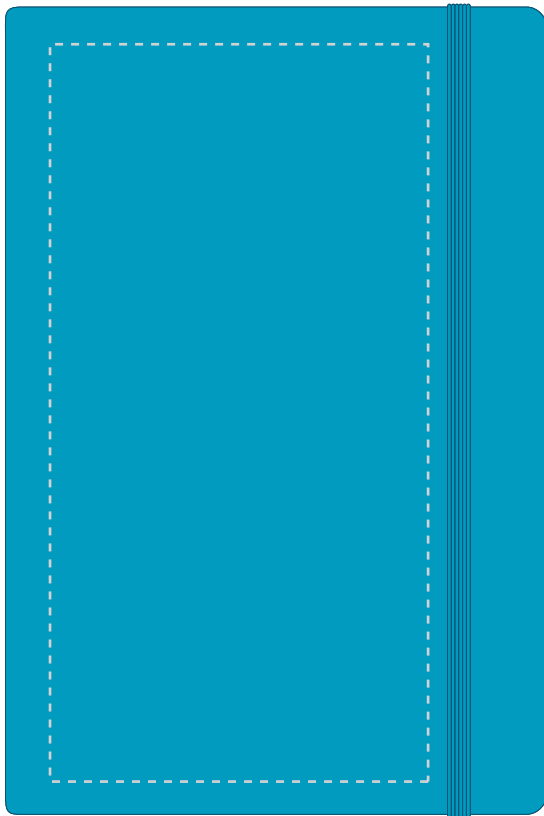

Your Ref:
Our Ref:

Quantity:
Version: 1

Product Code: QS0345
Product Colour: CYAN

PRINTING CONCERNS:

Please note that this product has Sustainability Markings that are not visible from this perspective

We stock this item in the following colours

PANTONE REFERENCE(S)

- Colour 1
- Colour 2
- Colour 3
- Colour 4

Product Image for visualisation
- colours may vary

ARTWORK SCALE 50%

- CENTRED TO PRINT AREA
- CENTRED TO NOTEBOOK

ARTWORK SCALE 50%

- CENTRED TO PRINT AREA
- CENTRED TO NOTEBOOK

The dashed line is to demonstrate print area and will not appear on your printed item

PLEASE NOTE:

- All colours including print and product are for visual purposes only and should not be regarded as the actual colour of the product and print.
- Some products may vary from batch to batch and may differ from previous orders.
- The colour and texture of a product can also have an effect on the final print colour.
- By approving this order we accept that you understand these terms.