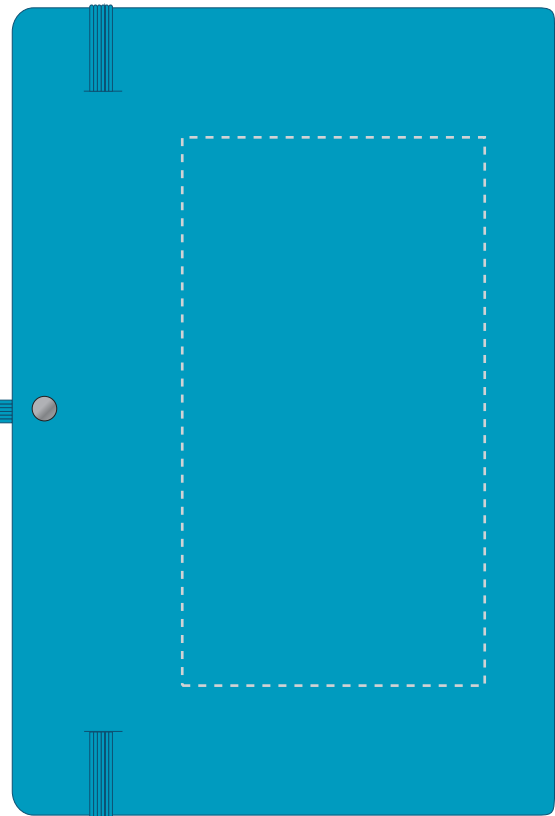

PANTONE REFERENCE(S)

- Colour 1
- Colour 2
- Colour 3
- Colour 4

Product Image for visualisation
- colours may vary

ARTWORK SCALE 50%

- CENTRED TO PRINT AREA
- CENTRED TO NOTEBOOK

ARTWORK SCALE 50%

- CENTRED TO PRINT AREA
- CENTRED TO NOTEBOOK

The dashed line is to demonstrate print area and will not appear on your printed item

PLEASE NOTE:

- All colours including print and product are for visual purposes only and should not be regarded as the actual colour of the product and print.
- Some products may vary from batch to batch and may differ from previous orders.
- The colour and texture of a product can also have an effect on the final print colour.
- By approving this order we accept that you understand these terms.

To proceed, please approve visual via the online system.

ARTWORK SCALE 100%

Max print area: 195mm x 100mm

ARTWORK SCALE 100%

Max print area: 145mm x 80mm